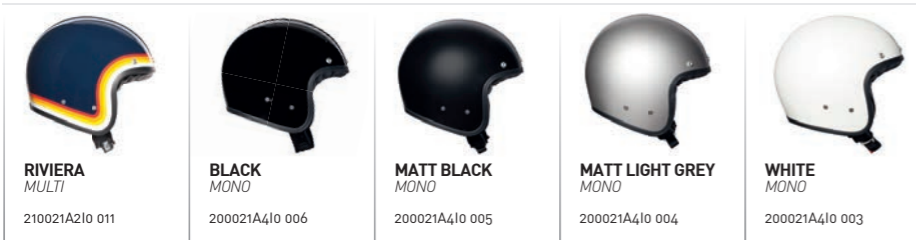

**LEGENDS
X70**

TABLE OF CONTENTS

6	MILESTONES
8	AGV EXTREME SAFETY
10	ARK
12	VR46 COLLECTION
15	RACING
17	PISTA GP RR
22	CORSA R
27	SPORT
29	K6
34	K5 S
38	K3 SV
42	K1
49	TOURING
52	SPORTMODULAR
56	AX9
62	COMPACT ST
66	K-5 JET
71	OFF-ROAD
72	AX-8 EVO
77	URBAN
78	ORBYT
83	LEGENDS
87	X3000
105	X70
124	APPAREL AND HELMET CARE
127	POP
130	OTHER ACCESSORIES
136	ICONS
138	INFO