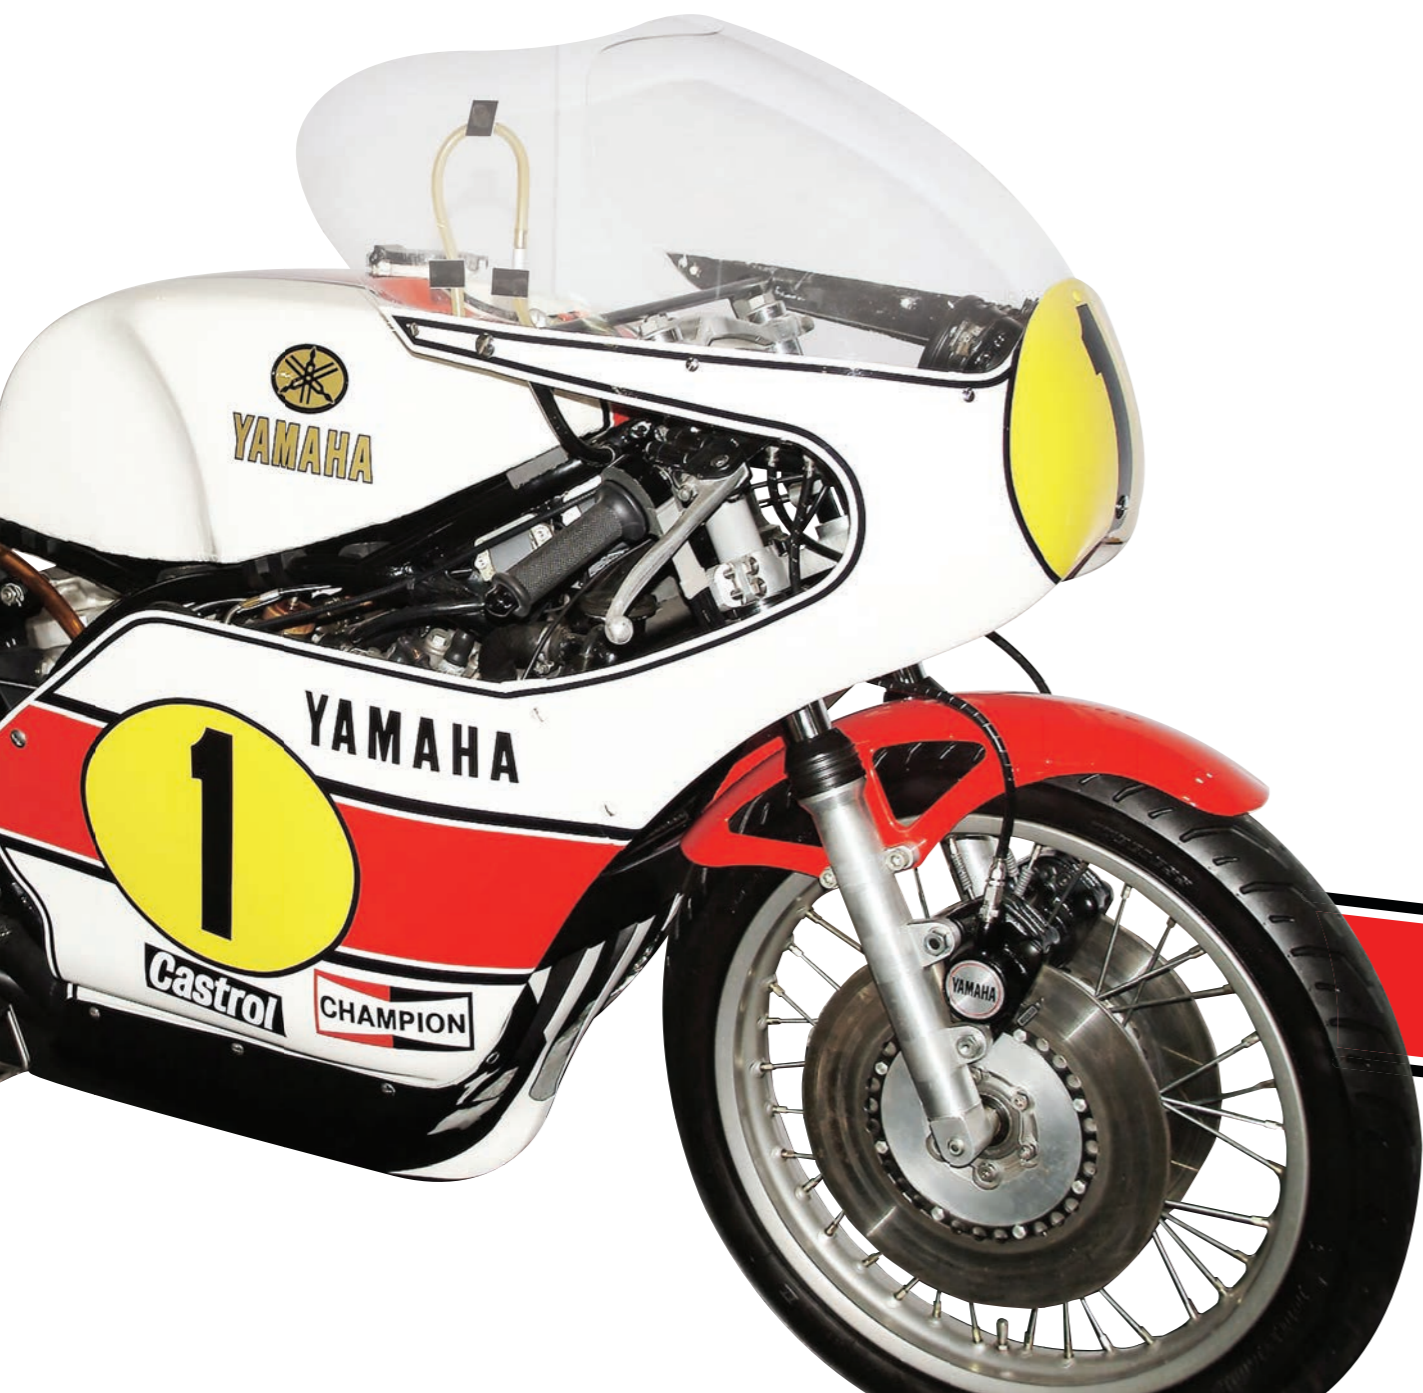

Shell size:	1			2		3	
Sizes (ECE 2205):	XS	S	MS	ML	L	XL	XXL
(cm)	53-54	55	56	57-58	59	60-61	62-63